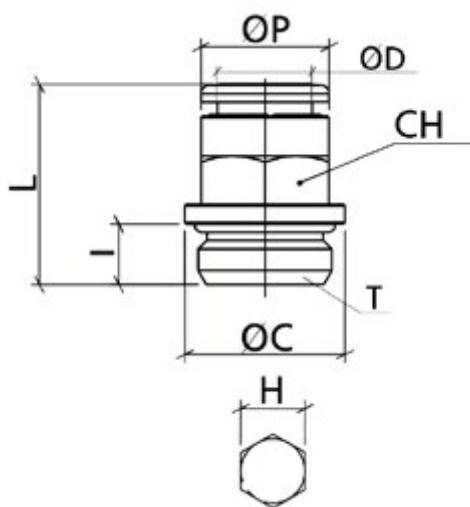

Data Sheet

Article number: 589OTRC04G01

Description: Metal Push-in fitting, straight, $\varnothing 4/ 1/8"$, w. o-ring
Type: OTRC04G01, Nickel plated brass

Measures

= G1/8"	Weight = 8
= 14	
= 10	
= 5.5	
= 18	
= 10	
= 4	
= 3	